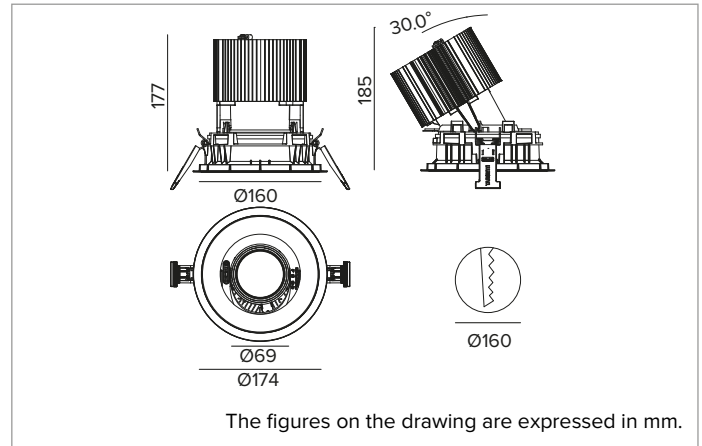

1T8648EL | CTEVO ARCHITECTURAL 160

Adjustable recessed LED projector in a trim version

	2700K	H(m)	D(m)	Emax(lx)		
	Ra90		47°			
	Fixture Power	74W	1	0.87	9000	
	Source Flux	7078lm	2	1.74	2250	
	Fixture Flux	5310lm	3	2.61	1000	
	Efficacy	72lm/W	4	3.47	562	
TS1282	Imax=1272cd/klm	Imax	9002cd	5	4.34	360

Optic: REFLECTOR

Beam angles: MWFL

Optical efficiency: 75%

Fixture flux: 5310lm

Luminous efficacy: 72lm/W

Photobiological safety: Compliant with RG1 low risk group

MECHANICAL CHARACTERISTICS

Die-cast black painted anodised aluminium body and dissipator. Black colour cover. The optical unit can be adjusted up to 30° on the vertical plane with a mechanical beam locking system and a graduated scale, and 358° on the horizontal plane. Trim version with an integrated black ring.