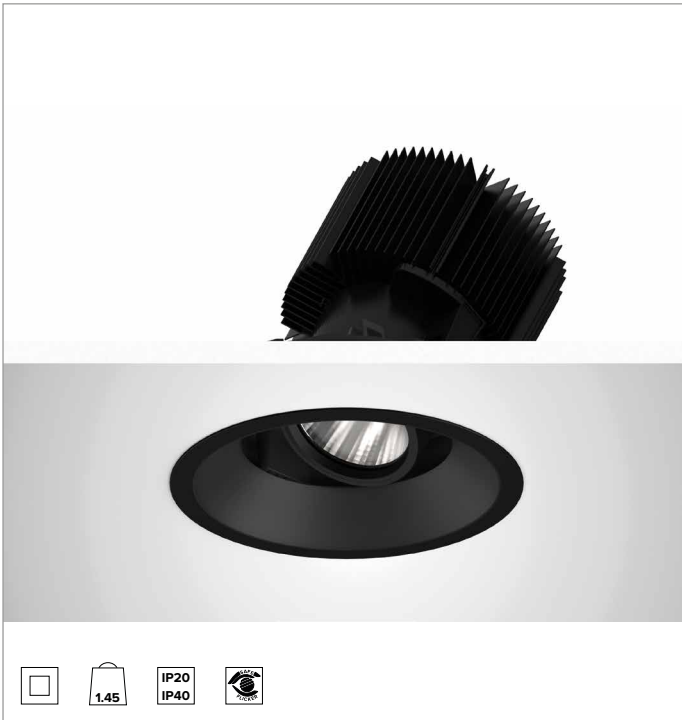

1T8648EL | CTEVO ARCHITECTURAL 160

Adjustable recessed LED projector in a trim version

	2700K	H(m)	D(m)	Emax(lx)		
	Ra90		47°			
	Fixture Power	74W	1	0.87	9000	
	Source Flux	7078lm	2	1.74	2250	
	Fixture Flux	5310lm	3	2.61	1000	
	Efficacy	72lm/W	4	3.47	562	
TS1282	Imax=1272cd/klm	Imax	9002cd	5	4.34	360

CCT nominal: 2700K

Lifetime (L80/B10): >50000h tq +25°C

ILLUMINOTECHNICAL CHARACTERISTICS

MWFL - precision optics with a black silicone cut off ring. Version with a convex faceted highly reflective anodised aluminium reflector and a holographic diffusion filter. UGR<22 (EN 12464-1).

Optic: REFLECTOR

Beam angles: MWFL

Optical efficiency: 75%

Fixture flux: 5310lm

Luminous efficacy: 72lm/W

Photobiological safety: Compliant with RG1 low risk group

MECHANICAL CHARACTERISTICS

Die-cast black painted anodised aluminium body and dissipator. Black colour cover. The optical unit can be adjusted up to 30° on the vertical plane with a mechanical beam locking system and a graduated scale, and 358° on the horizontal plane. Trim version with an integrated black ring.

Colour and finish: Deep black

Weight: 1.45Kg

Version: TRIM HO

Degree of protection: IP20 for recessed part

Degree of protection: IP40 for exposed part

ELECTRICAL CHARACTERISTICS

Integrated electronic ON-OFF driver.